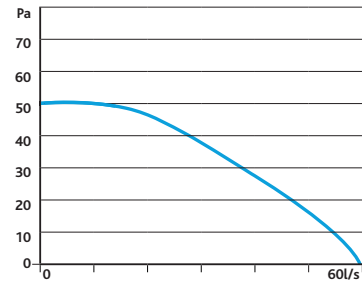

## NA-E Range

NA-E-100 Performance

NA-E-150 Performance

Nuaire codes	Single speed	4"	6"	Back draft shutter (standard)	Pull cord	Timer	Humidistat	SELV
NA-E-100	•	•		•				
NA-E-100H	•	•		•		•	•	
NA-E-100HPC	•	•		•	•	•	•	
NA-E-100PC	•	•		•	•			
NA-E-100T	•	•		•		•		
NA-E-100-12	•	•		•				•
NA-E100H-12	•	•		•			•	•
NA-E-100HPC-12	•	•		•	•	•	•	•
NA-E-100PC-12	•	•		•	•			•
NA-E-100T-12	•	•		•		•		•
NA-E-150	•		•	*				
NA-E-150T	•		•	*		•		
NA-E-150PC	•		•	*	•			
NA-E-150H	•		•	*		•	•	