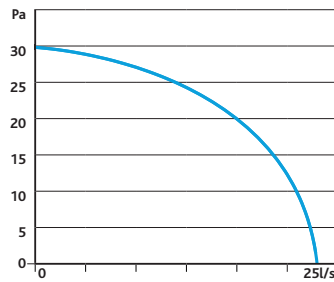

NA-E-100 Performance