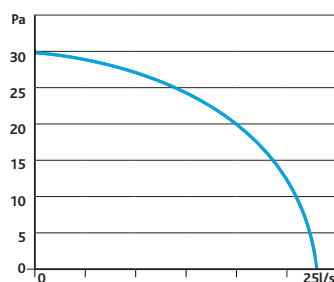

NA Performance