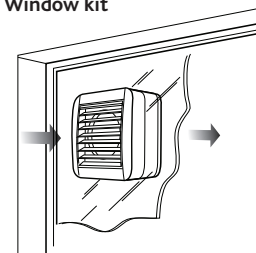

Window kit

Window mounting with outside grille.